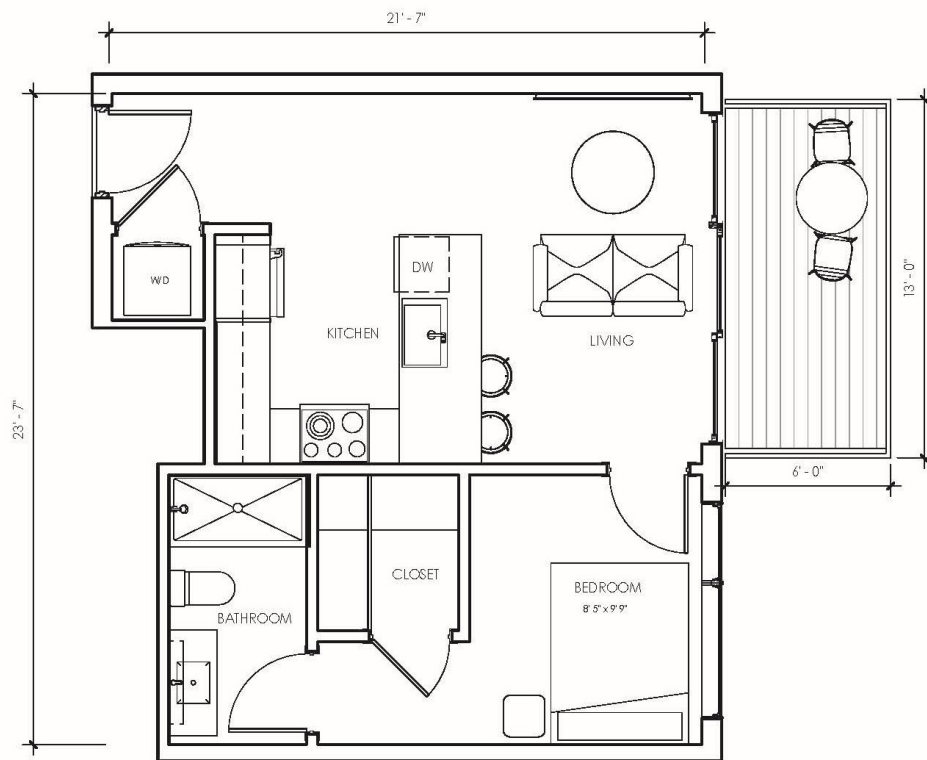

APARTMENT UNIT B15

UNIT TYPE B-015 - 1 BEDROOM
B-115, B-215, B-315, B-415, B-515
509 SF

Rent Per Month: _____

(706) 899-5900

park220athens.com
info@park220athens.com

220 Williams Street
Athens, GA 30605