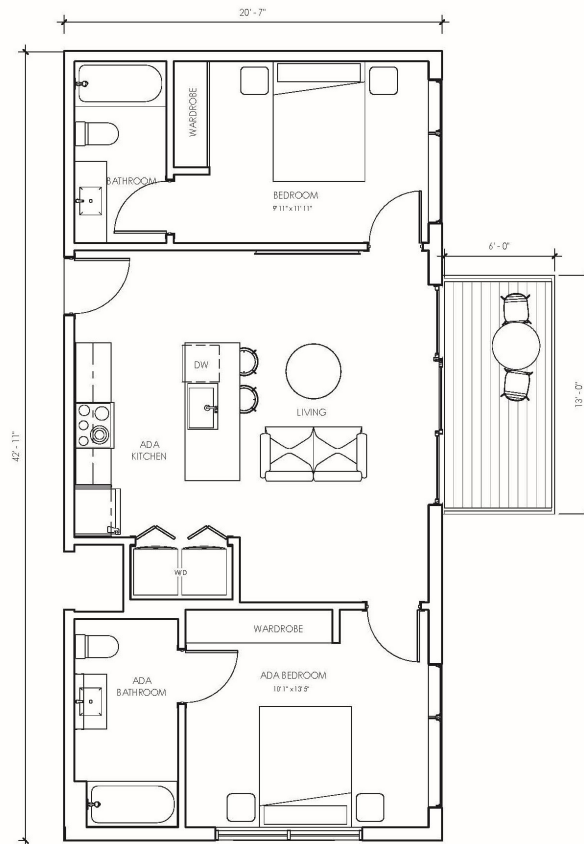

APARTMENT UNIT B17

UNIT TYPE B-017 - 2 BEDROOM
B-117, B-217, B-317, B-417, B-517
837 SF

Rent Per Month: _____

(706) 899-5900

park220athens.com
info@park220athens.com

220 Williams Street
Athens, GA 30605