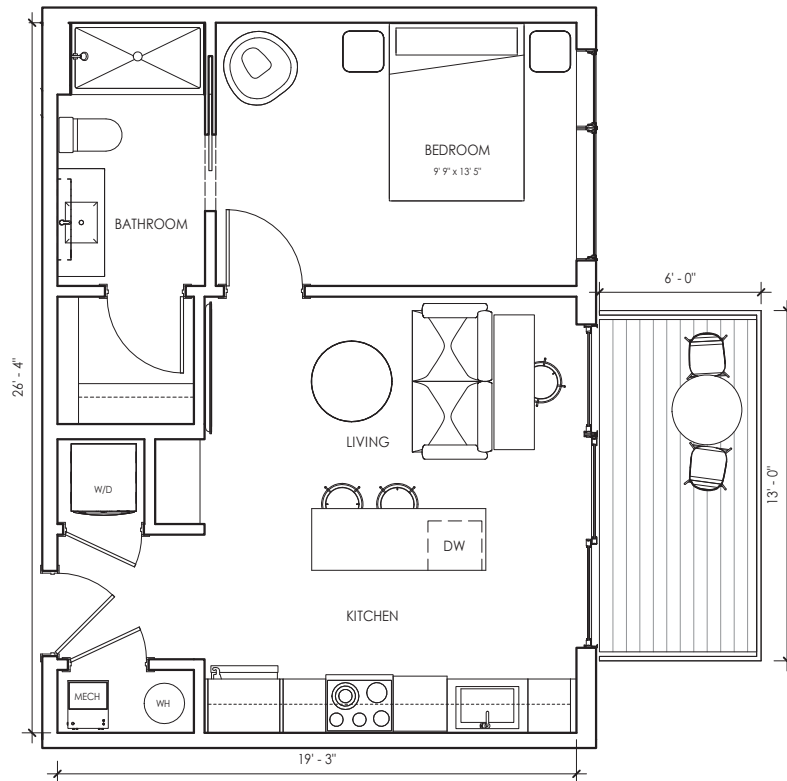

APARTMENT UNIT B16

UNIT TYPE B-016 - 1 BEDROOM
B-116, B-216, B-316, B-416, B-516

Square Footage: _____

Rent Per Month: _____