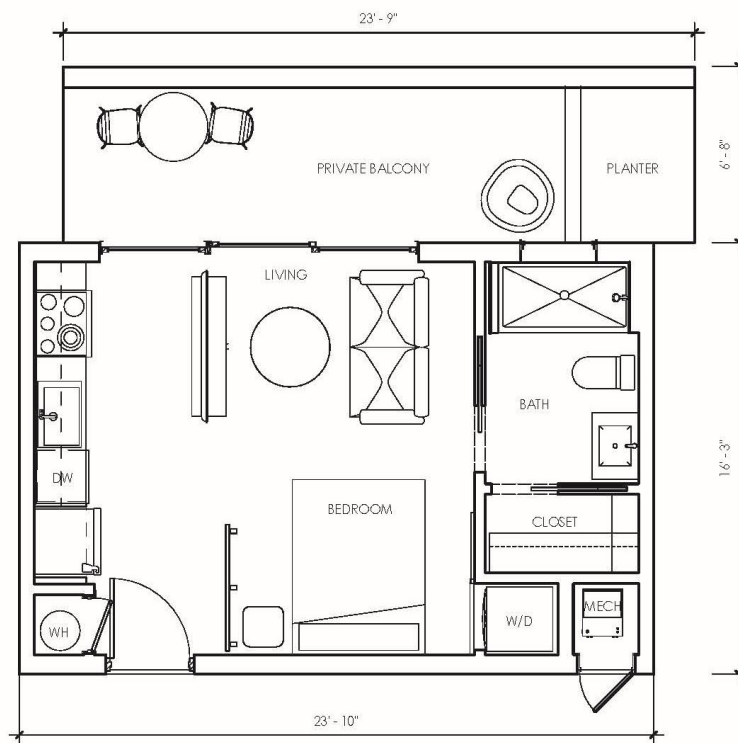

APARTMENT UNIT BP - 509

UNIT TYPE B-509 - STUDIO
B-509, B-510, B-511, B-512
354 SF

Rent Per Month: _____

(706) 899-5900

park220athens.com
info@park220athens.com

220 Williams Street
Athens, GA 30605