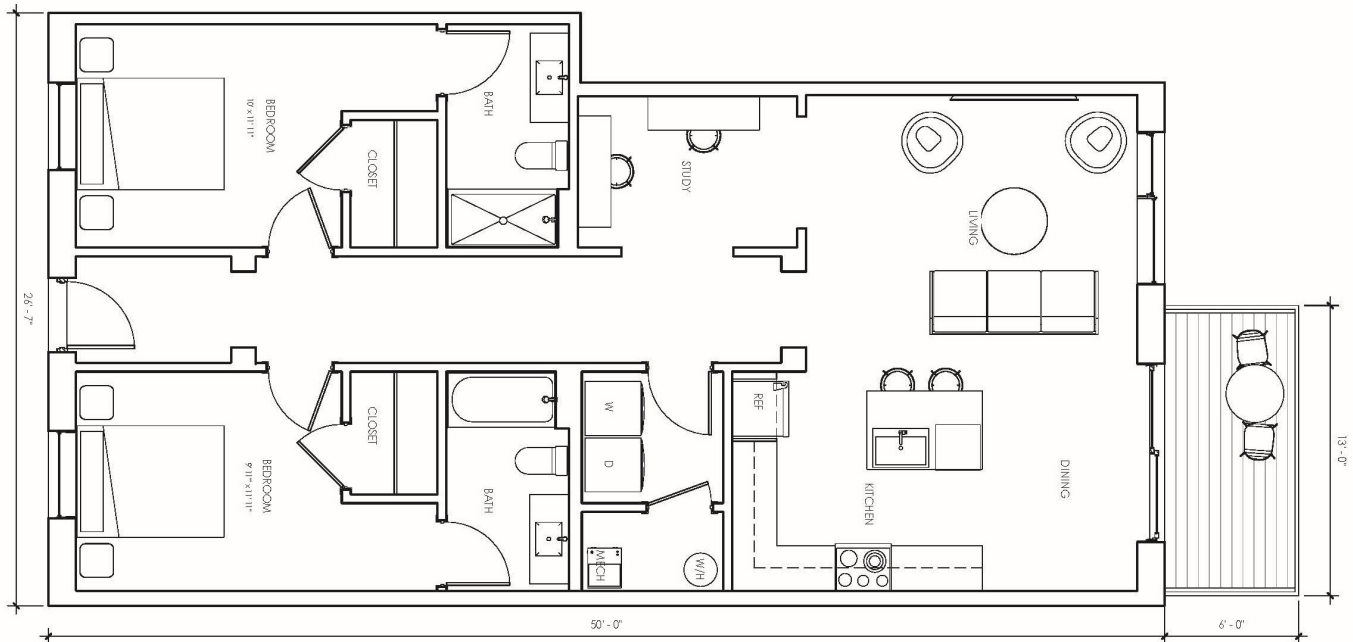

APARTMENT UNIT D2

UNIT TYPE D-002 - 2 BEDROOM
D-102, D-202, D-302
1181 SF

Rent Per Month: _____

(706) 899-5900

park220athens.com
info@park220athens.com

220 Williams Street
Athens, GA 30605