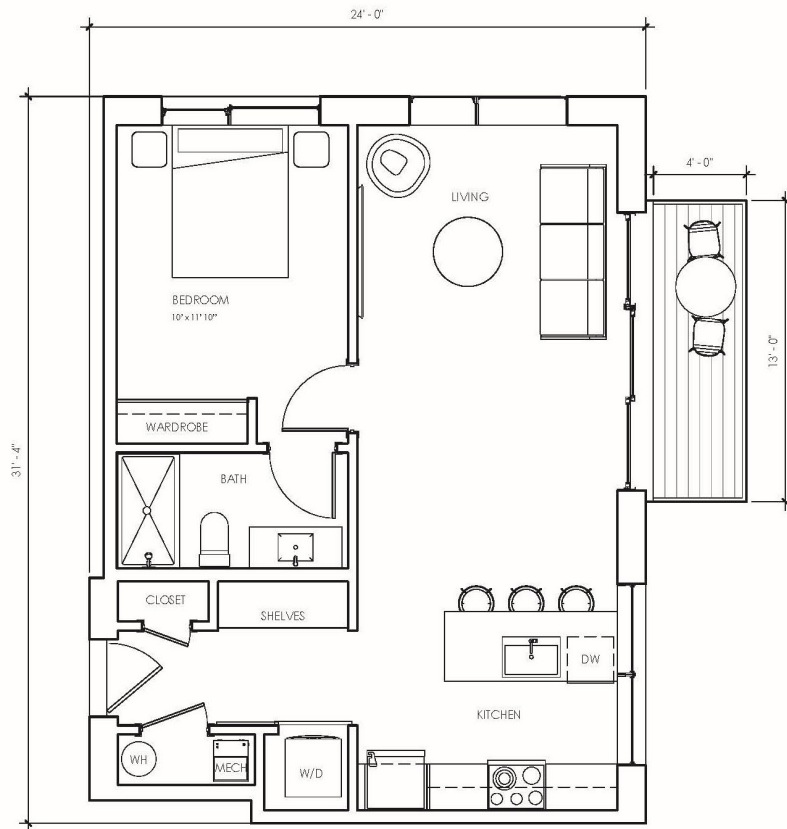

PARK 220

AT THE RIVER DISTRICT

APARTMENT UNIT E2

UNIT TYPE E-002 - 1 BEDROOM
E-102, E-202, E-302
679 SF

Rent Per Month: _____

(706) 899-5900

park220athens.com
info@park220athens.com

220 Williams Street
Athens, GA 30605