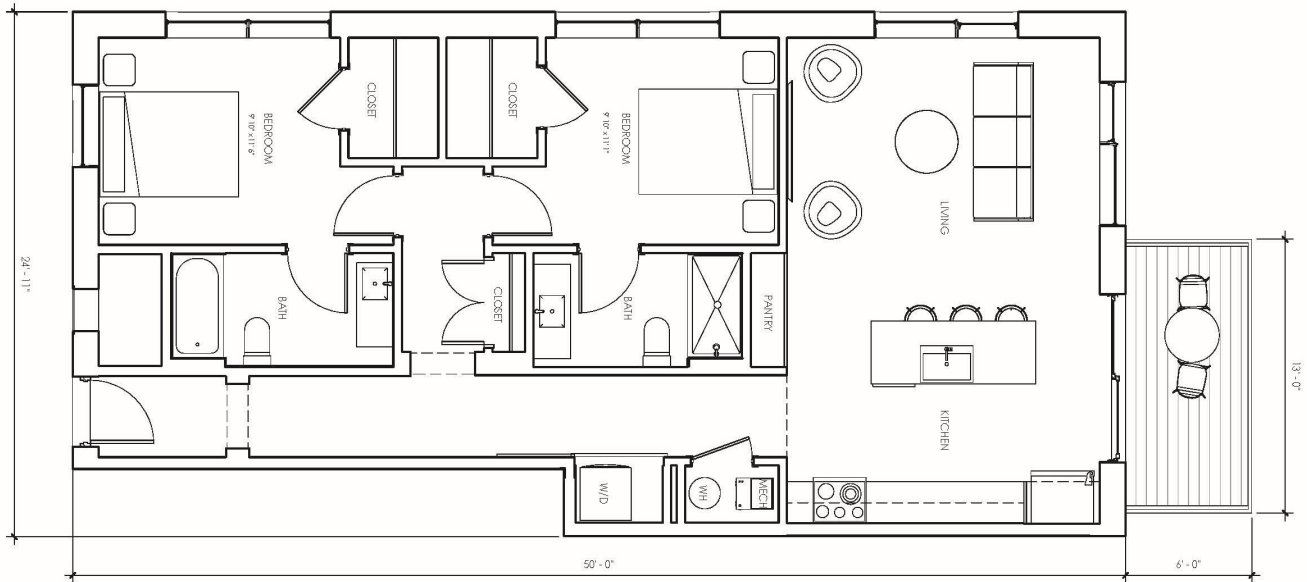

PARK 220

AT THE RIVER DISTRICT

APARTMENT UNIT D1

UNIT TYPE D-001 - 2 BEDROOM
D-101, D-201, D-301
1090 SF

Rent Per Month: _____

(706) 899-5900

park220athens.com
info@park220athens.com

220 Williams Street
Athens, GA 30605