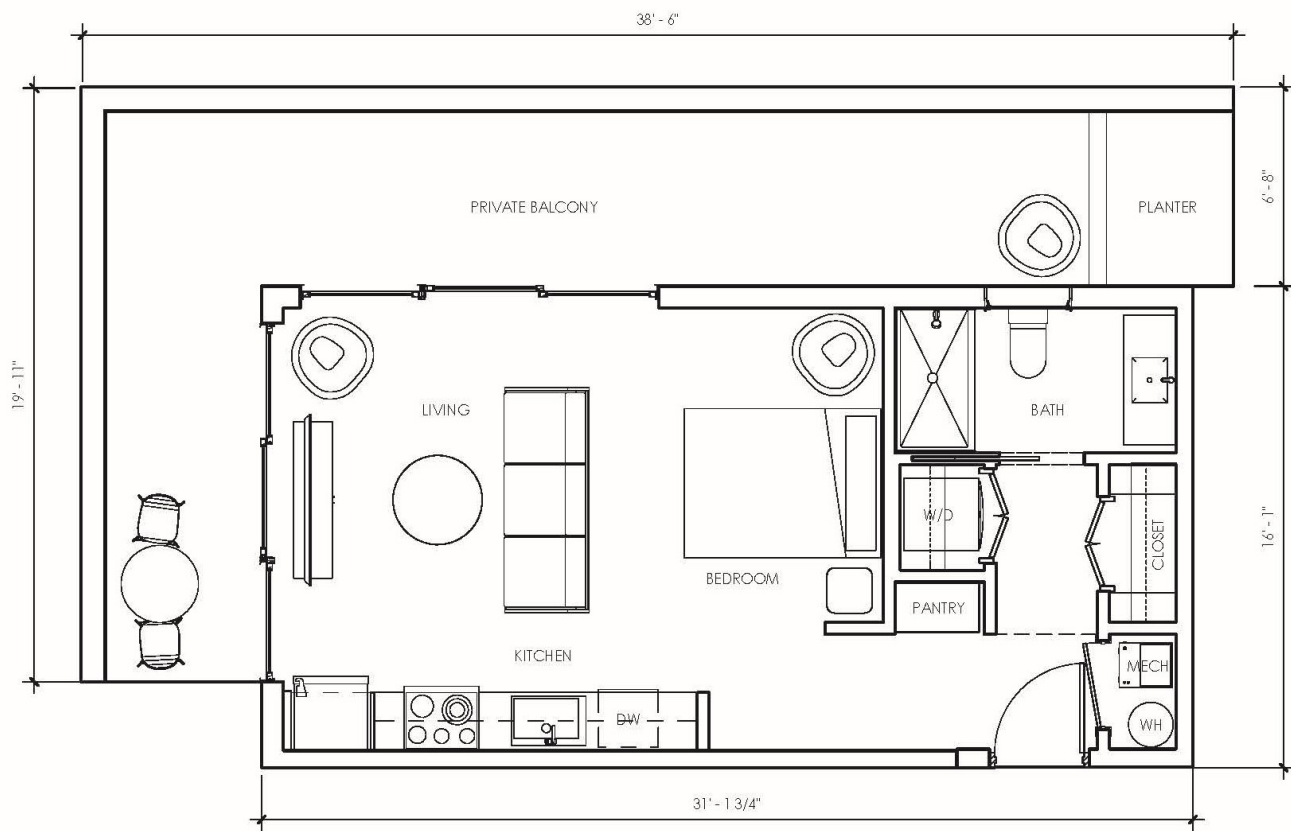

APARTMENT UNIT BP - 508

UNIT TYPE B-508 - STUDIO
467 SF

Rent Per Month: _____

(706) 899-5900

park220athens.com
info@park220athens.com

220 Williams Street
Athens, GA 30605