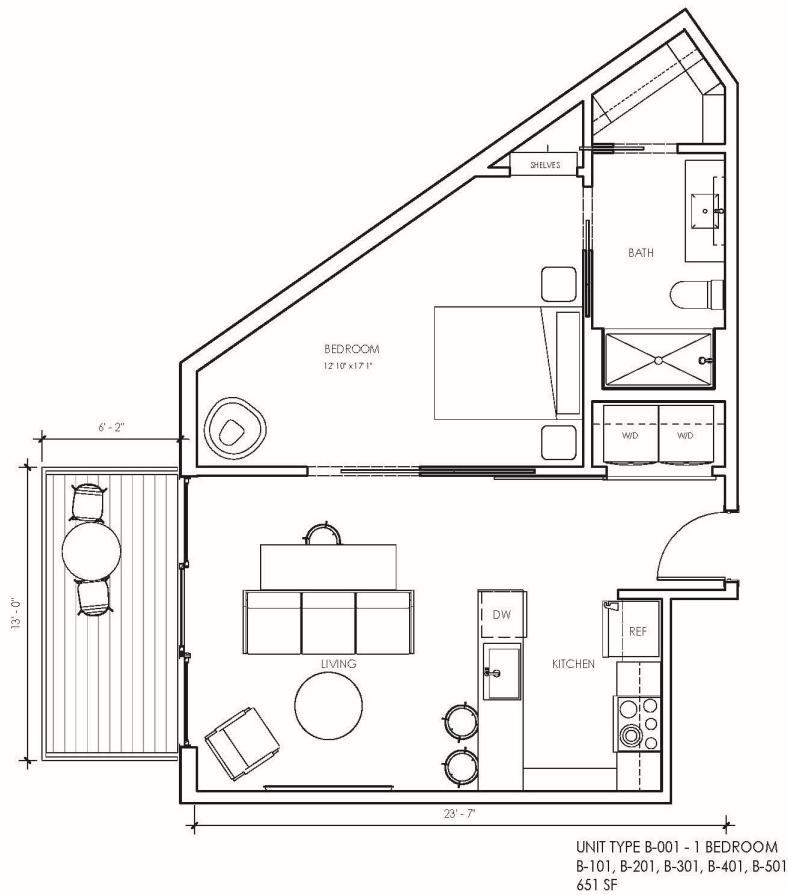

APARTMENT UNIT B1

Rent Per Month: _____

(706) 899-5900

park220athens.com
info@park220athens.com

220 Williams Street
Athens, GA 30605