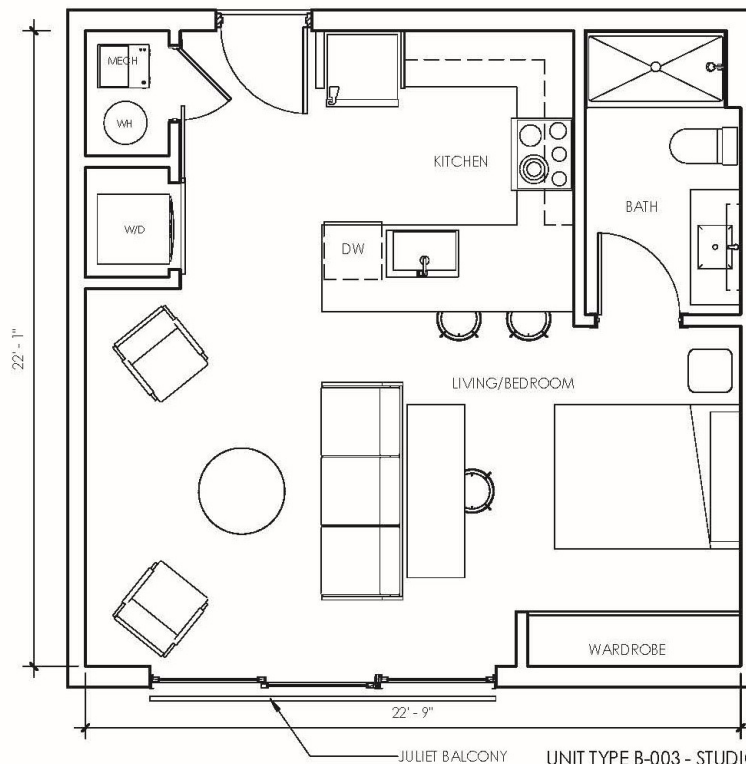

APARTMENT UNIT B2/B3

UNIT TYPE B-003 - STUDIO
 B-102, B-103, B-202, B-203,
 B-302, B-303, B-402, B-403,
 B-502, B-503
 522 SF

Rent Per Month: _____

(706) 899-5900

park220athens.com
 info@park220athens.com