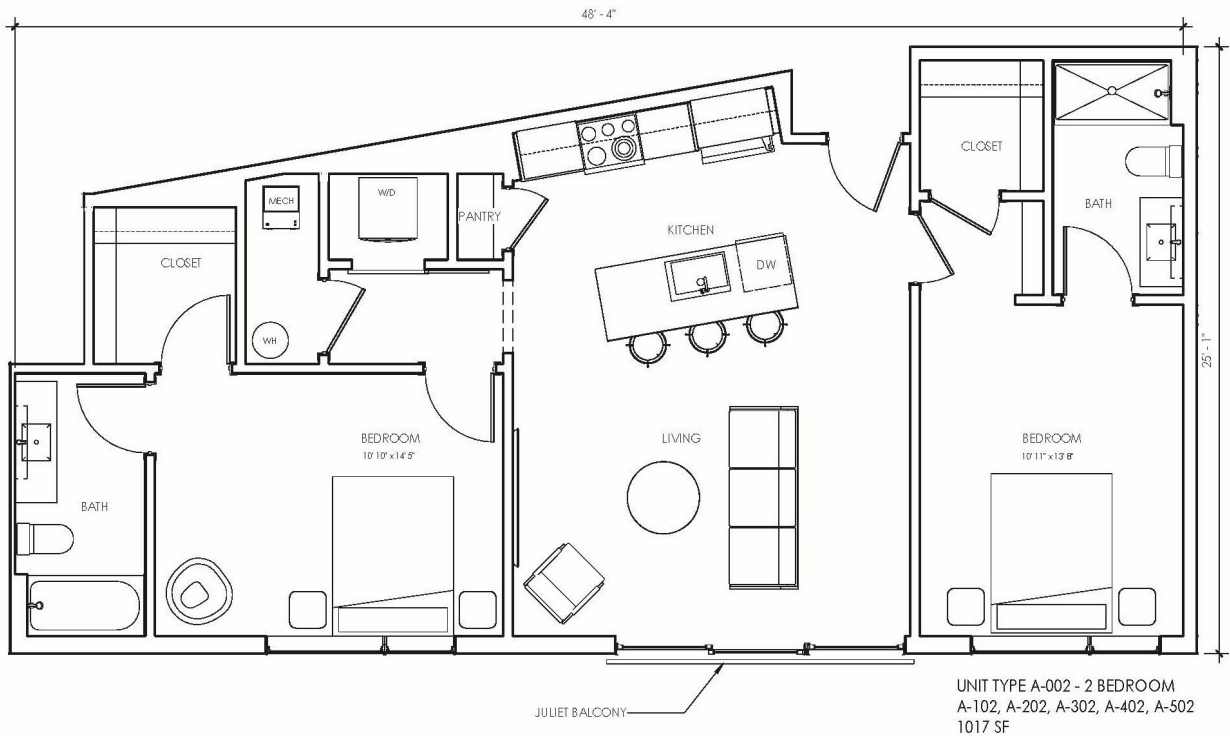

APARTMENT UNIT A2

Rent Per Month: _____

(706) 899-5900

park220athens.com
info@park220athens.com

220 Williams Street
Athens, GA 30605