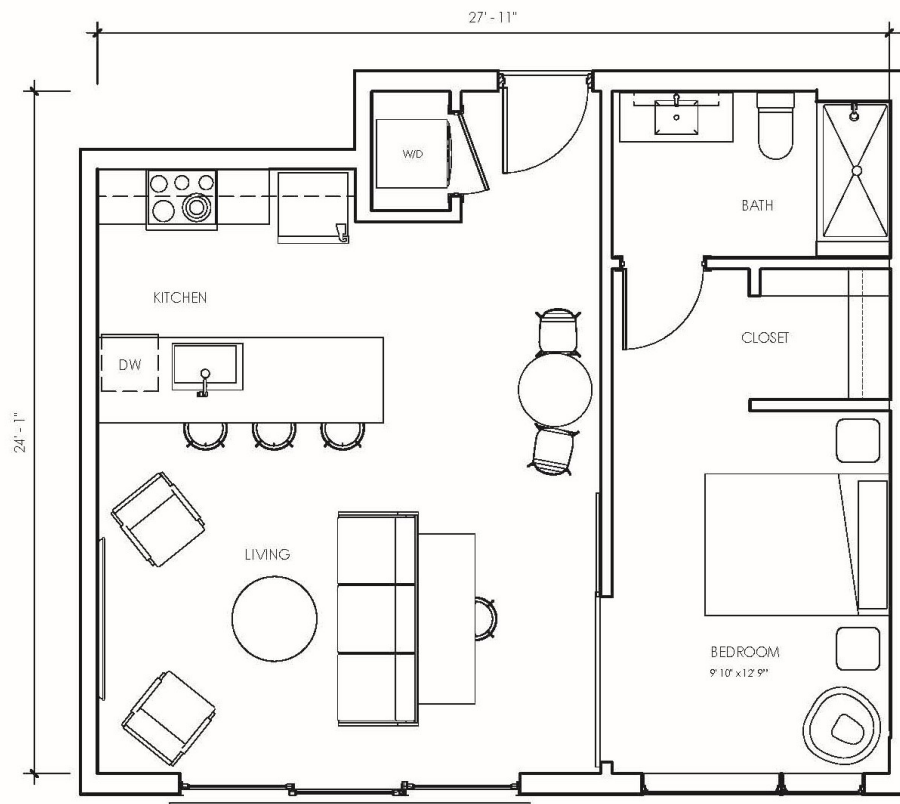

APARTMENT UNIT B4

UNIT TYPE B-004 - 1 BR
B-104, B-204, B-304, B-404, B-504
674 SF

Rent Per Month: _____

(706) 899-5900

park220athens.com
info@park220athens.com

220 Williams Street
Athens, GA 30605