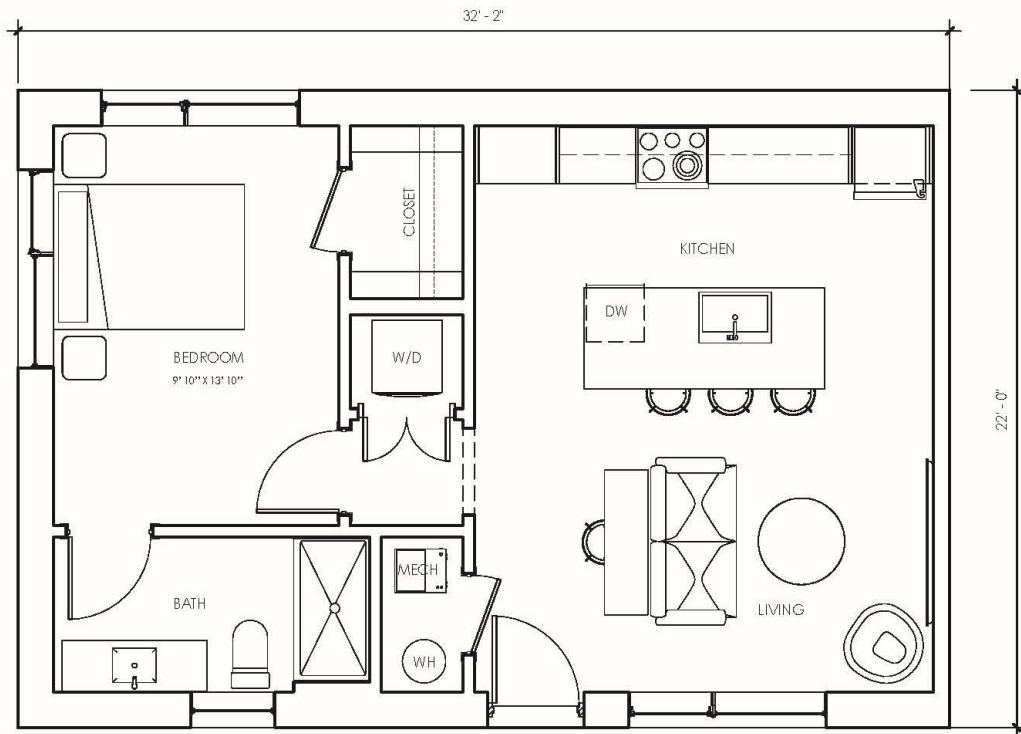

APARTMENT UNIT E1

UNIT TYPE E-001 - 1 BEDROOM
E-101, E-201, E-301
640 SF

Rent Per Month: _____

(706) 899-5900

park220athens.com
info@park220athens.com

220 Williams Street
Athens, GA 30605