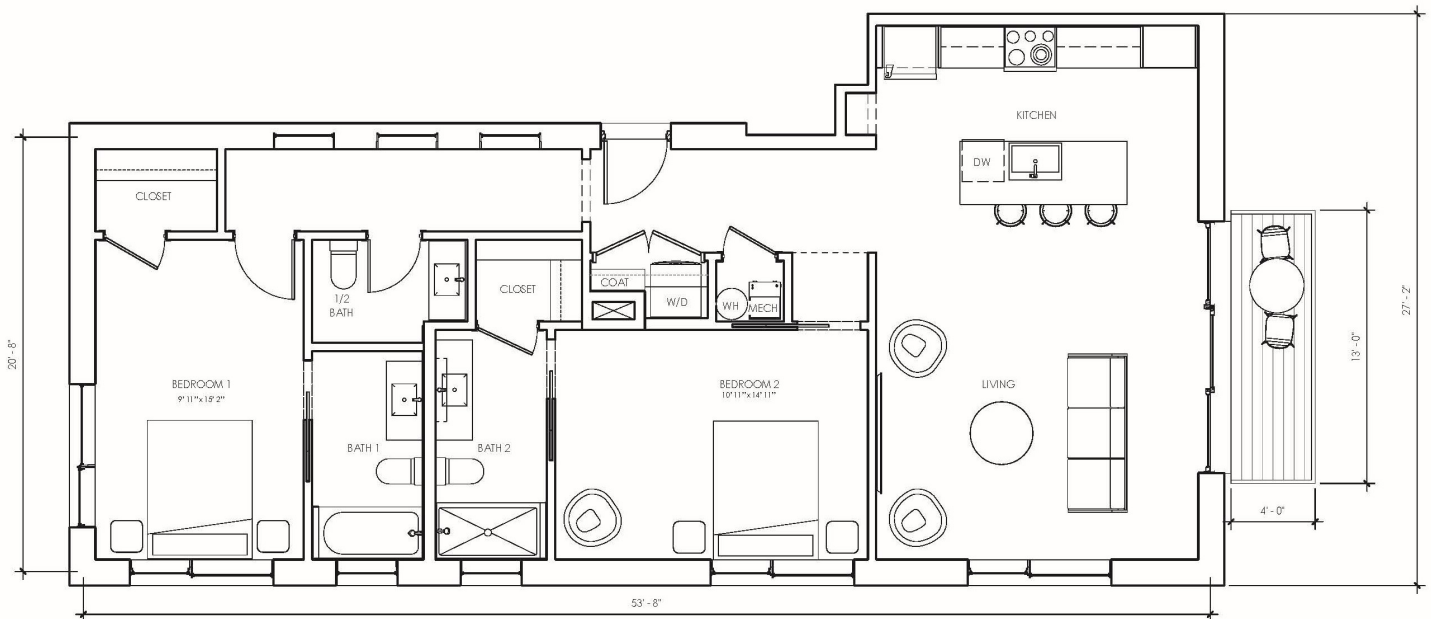

APARTMENT UNIT E3

UNIT TYPE E-003 - 2 BEDROOM
E-103, E-203, E-303
1232 SF

Rent Per Month: _____