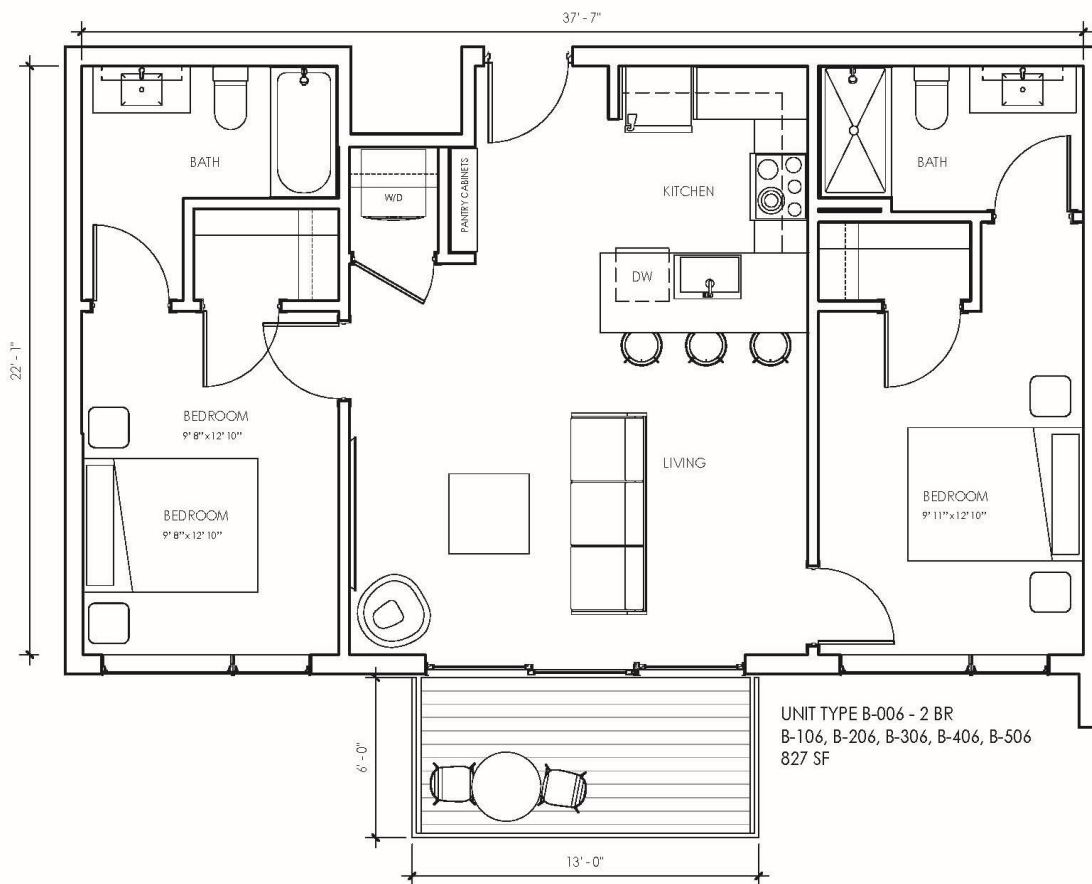

APARTMENT UNIT B6

Rent Per Month: _____

(706) 899-5900

park220athens.com
info@park220athens.com

220 Williams Street
Athens, GA 30605