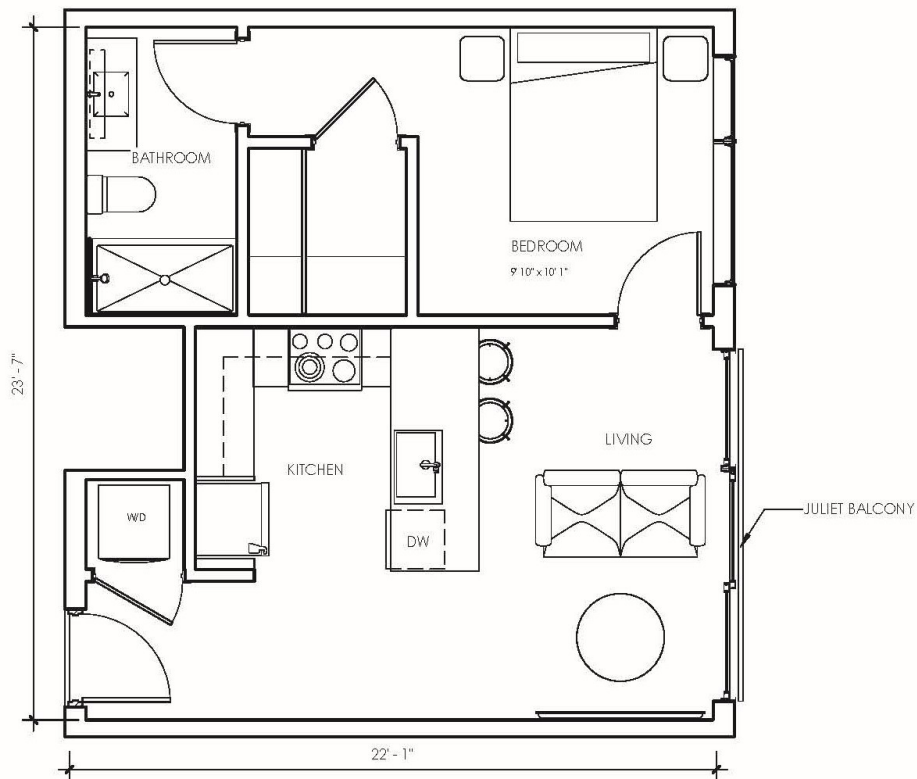

APARTMENT UNIT B14

UNIT TYPE B-014 - 1 BEDROOM
B-114, B-214, B-314, B-414
532 SF

Rent Per Month: _____

(706) 899-5900

park220athens.com
info@park220athens.com

220 Williams Street
Athens, GA 30605