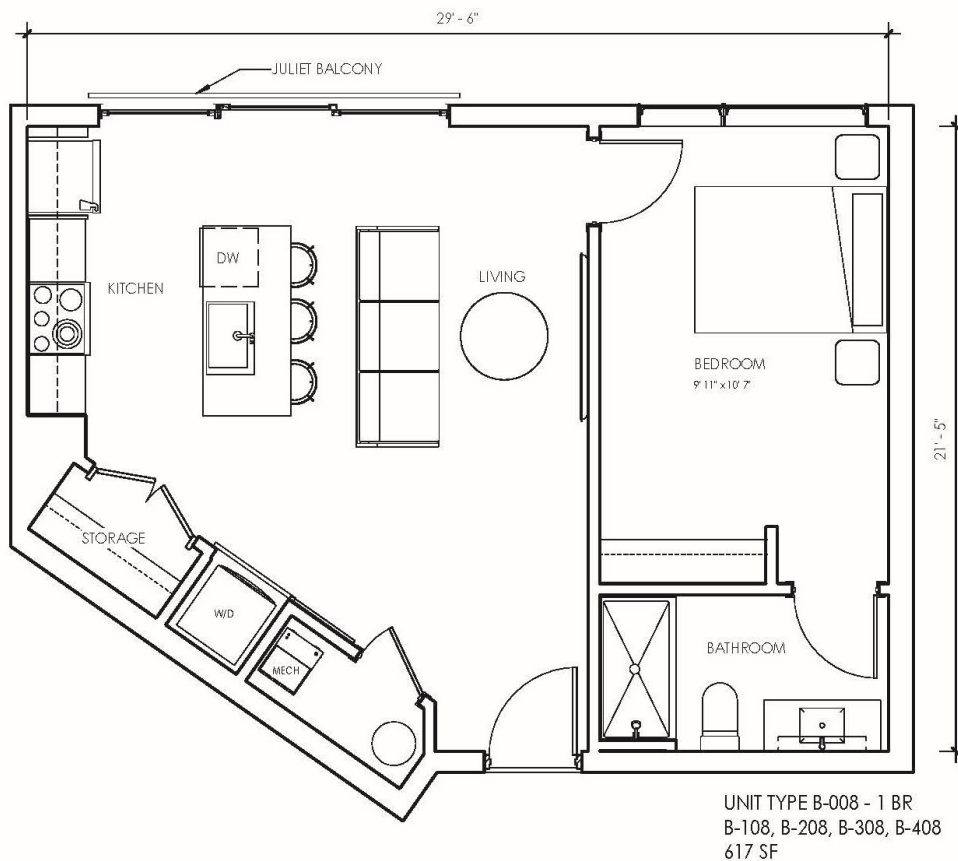

APARTMENT UNIT B8

Rent Per Month: _____

(706) 899-5900

park220athens.com
info@park220athens.com

220 Williams Street
Athens, GA 30605